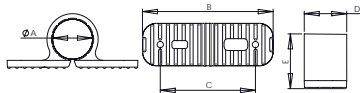

Spec:

- Used to secure CTS piping in residential and commercial applications support
- Split design allows for use after piping has been installed
- Ribs allow pipe to glide easily and silently when expanding and contracting

ITEM#	SKU#	SIZE	INNER QTY	CASE QTY
PH-STDC50K	108586	1/2"	Box of 50	18 Boxes
PH-STDC75K	108587	3/4"		6 Boxes

A	B	C	D	E
1/2"	2.1"	1.5"	0.7"	0.9"
3/4"	2.4"	1.6"	0.7"	1.2"

PIPE HANGING

HALF CLAMP