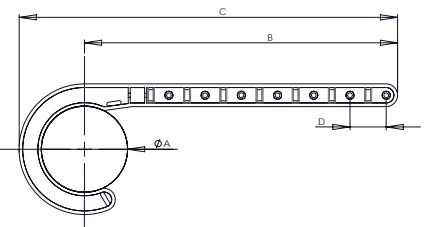

ITEM#	SIZE	CASE QTY
200376	2" x 2"	100 Pieces
200358	3/4" x 3/4"	100 Pieces
200359	3" x 3"	50 Pieces

GAUGES

TRIDICATOR BOILER GAUGE

ITEM#	NPT SIZE	DIAL SIZE	PSI	TEMPERATURE	PACK QTY	CASE QTY
200420	1/4"	2.75"	0-70	60°F - 320°F	Box of 1	20 Boxes

PIPE HANGING

J HOOK

Cambridge™ pipe hangers are designed to support drain, waste, and vent piping from rafters and joists. They allow for secure contraction and expansion of the piping system.

Spec:

- Two ring-shank nails for secure installation
- Made of high impact corrosion-proof ABS resin
- Use on all Schedule 30 and 40 piping
- Use with copper, PEX, CPVC, and other CTS/DWV sized piping

PVC TUBING

CLEAR VINYL TUBING

Cambridge™ clear vinyl tubing is used for a variety of applications such as food, beverage, air and liquid distribution. It is FDA and NSF-51 compliant.

ITEM#	SIZE	LENGTH	CASE QTY
200042	3/8"	100'	1 Roll

ITEM#	SKU#	SIZE	INNER QTY	CASE QTY
PH-J50T	108575	1/2"	Bag of 10	5 Bags
PH-J75T	108576	3/4"		
PH-J100T	108569	1"		
PH-J125T	108570	1 1/4"		
PH-J150T	108571	1 1/2"		
PH-J200T	108572	2"		
PH-J300T	108573	3"		
PH-J400T	108574	4"		

CONDENSATE TRAP

P-TRAP

Cambridge™ p-traps are great for drainage. They are designed to meet most residential, agricultural and industrial needs.

ITEM#	SIZE	MATERIAL	CASE QTY
200243	3/4" Slip x Slip	PVC	50 Pieces

A	B	C	D
1/2"	5.3"	6"	0.6"
3/4"	5.7"	6.5"	0.6"
1"	6.4"	7.3"	0.8"
1-1/4"	6.5"	7.7"	0.8"
1-1/2"	8.6"	10"	1"
2"	8.6"	10.5"	1"
3"	10"	12.5"	1"
4"	10"	13"	1"

GAS TEST GAUGE / TRIDICATOR BOILER GAUGE / CLEAR VINYL TUBING / P-TRAP / FLEXIBLE COUPLING / J HOOK