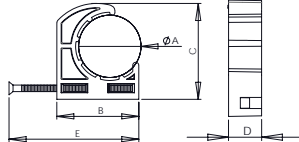

Spec:

- Equipped with pre-loaded nail
- Can be used on all types of CTS piping

ITEM#	SKU#	SIZE	INNER QTY	CASE QTY
PH-HC50K	108567	1/2"	Box of 50	18 Boxes
PH-HC75K	108568	3/4"		

A	B	C	D	E
1/2"	0.8"	1"	0.4"	1.5"
3/4"	1.1"	1.3"	0.4"	2"

PIPE HANGING

SUSPENSION CLAMP

Spec:

- Used to secure CTS piping in residential and commercial applications support
- Split design allows for use after piping has been installed
- Ribs allow pipe to glide easily and silently when expanding and contracting

ITEM#	SKU#	SIZE	INNER QTY	CASE QTY
PH-SUSC50K	108588	1/2"	Box of 50	6 Boxes
PH-SUSC75K	108589	3/4"		

PIPE HANGING

PIPE HANGER

Cambridge™ pipe hangers are made of galvanized steel and have a keyhole design which allows for faster installations.