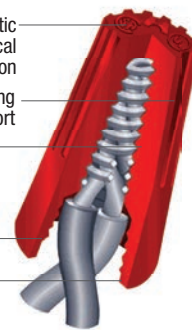

FOR USE WITH COPPER TO COPPER

- Flame retardant thermoplastic shell provides excellent electrical insulation
- Sure-grip ribs improve gripping ability and comfort
- Fixed, precise square wire spring provides more secure gripping on conductors
- Deep skirt entry provides protection from flashover and shorts
- Threaded, funnel entry guides wires into the connector easily