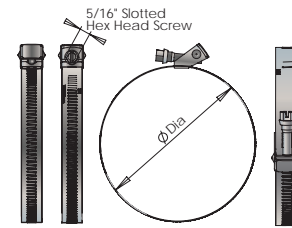

DUCT SUPPORT HANGING STRAP

ITEM#	SKU#	WIDTH Inches	ROLL LENGTH Feet	COLOR	MATERIAL	CASE QTY
WE11889	112427	3/4	100	Gray	Polypropylene	30 Rolls

CLAMPS QUICK RELEASE

Spec:

- Stainless steel band with zinc plated screw
- Designed to exceed 40 inch-pounds of torque

ITEM#	SKU#	SAE SIZE	CLAMPING DIAMETER Inches	LENGTH Inches (mm)	BAND WIDTH Inches (mm)	CASE QTY
QR-104PB	105734	104	1 3/4 - 7	22 (559)	1/2 (12.7)	200 Pieces
QR-128PB	105866	128	1 3/4 - 8 1/2	27 (686)		100 Pieces
QR-152PB	105867	152	1 3/4 - 10	31 (787)		
QR-188PB	105868	188	1 3/4 - 12 1/4	38 (965)		
QR-232PB	105869	232	1 3/4 - 15	47 (1194)		
QR-258PB	105870	258	1 3/4 - 16 1/4	51 (1295)		
QR-288PB	105871	288	1 3/4 - 18 1/2	57 (1448)		
QR-312PB	105872	312	1 3/4 - 20	63 (1600)		
QR3-104PB	106564	104	1 3/4 - 7	22 (559)	9/16 (14.3)	
QR3-188PB	106068	188	1 3/4 - 12 1/4	38 (965)		

CLAMPS HIGH TORQUE QUICK RELEASE

Spec:

- Stainless steel band with zinc plated screw
- Designed to exceed 80 inch-pounds of torque

ITEM#	SKU#	SAE SIZE	CLAMPING DIAMETER Inches	LENGTH Inches (mm)	BAND WIDTH Inches (mm)	CASE QTY
QR-152PBP	112866	152	1 3/4 - 10	31 (787)	1/2 (12.7)	100 Pieces
QR3-152PBP	106160				9/16 (14.3)	
QR-188PBP	106084	188	1 3/4 - 12 1/4	38 (965)	1/2 (12.7)	
QR3-188PBP	106256				9/16 (14.3)	