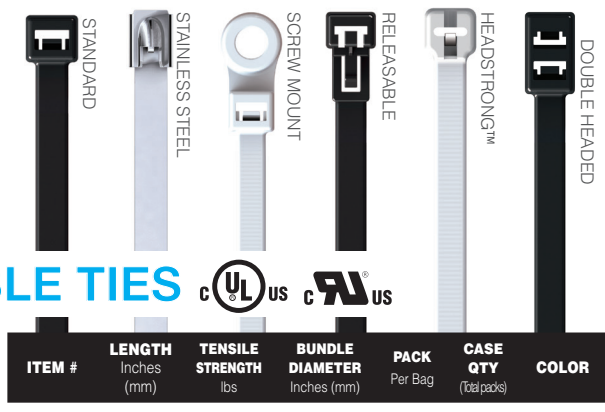

Cambridge™ cable ties are used in a wide range of applications including electrical, automotive, aerospace, construction, HVAC, home improvement, outdoors, security, and agriculture.

CABLE TIES

	ITEM #	LENGTH Inches (mm)	TENSILE STRENGTH lbs	BUNDLE DIAMETER Inches (mm)	PACK Per Bag	CASE QTY (Total packs)	COLOR
MINI	CT10274	4 (100)	18	0.9 (22)	100	120	UV Black
	CT10283	4 (100)	18	0.9 (22)	100	120	Natural
	CT14242	4 (100)	18	0.9 (22)	50	120	UV Black Natural
STANDARD	CT10291	8 (200)	40	2.1 (53)	20	120	UV Black
	CT10275	8 (200)	40	2.1 (53)	100	120	UV Black
	CT10290	8 (200)	40	2.1 (53)	20	120	Natural
	CT10284	8 (200)	40	2.1 (53)	100	120	Natural
	CT10286	11 (280)	40	3.0 (76)	100	120	UV Black
	CT10285	11 (280)	40	3.0 (76)	100	120	Natural
	CT14243	8 (200)	50	2.0 (50)	20	120	UV Black
	CT14244	8 (200)	50	2.0 (50)	20	120	Natural
	CT11669	8 (200)	75	2.0 (50)	20	120	Natural
	CT11670	8 (200)	75	2.0 (50)	20	120	UV Black
	CT12780	8 (200)	75	2.0 (50)	100	120	Natural
	CT12781	8 (200)	75	2.0 (50)	100	120	UV Black
	CT14082	8 (200)	75	2.0 (50)	1000	10	Natural
	CT14083	8 (200)	75	2.0 (50)	1000	10	UV Black
	CT12782	11 (280)	75	2.8 (70)	20	120	UV Black
	CT12784	11 (280)	75	2.8 (70)	20	120	Natural
	CT12783	11 (280)	75	2.8 (70)	100	120	UV Black
	CT12785	11 (280)	75	2.8 (70)	100	120	Natural
	CT14084	11 (280)	75	2.8 (70)	1000	5	Natural
	CT14085	11 (280)	75	2.8 (70)	1000	5	UV Black
	CT12786	14 (370)	75	4.0 (102)	20	120	UV Black
CT12787	14 (370)	75	4.0 (102)	20	120	Natural	
CT10287	14 (370)	75	4.0 (102)	100	60	Natural	
CT10276	14 (370)	75	4.0 (102)	100	60	UV Black	
CT14086	14 (370)	75	4.0 (102)	1000	5	Natural	
CT14087	14 (370)	75	4.0 (102)	1000	5	UV Black	
CT10293	15 (390)	50	4.1 (105)	10	120	Natural