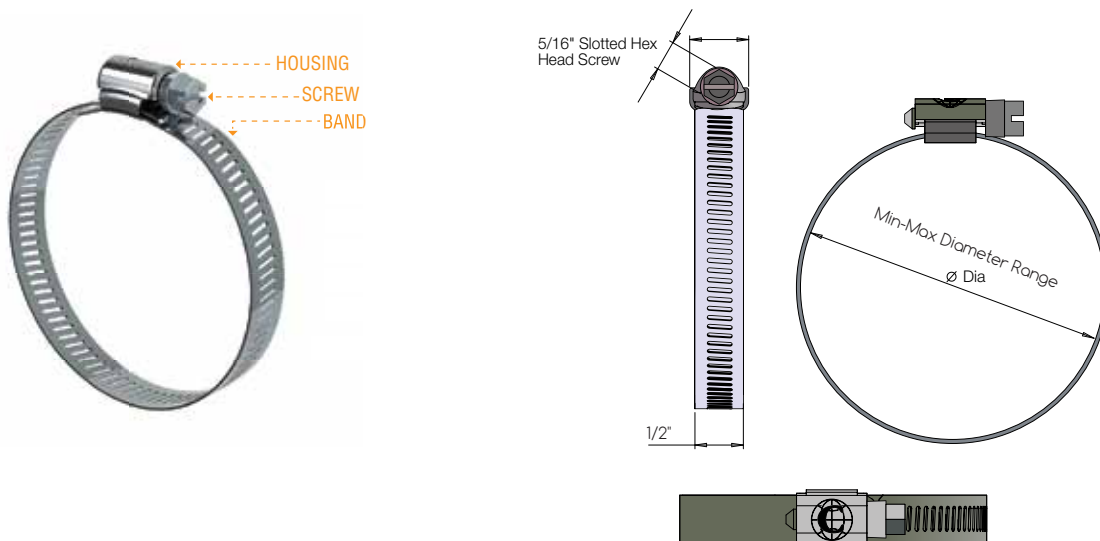

HOSE CLAMP

CJ-HC30

30 pcs hose clamp assortment

Series 2500 - stainless steel band, zinc plated housing & screw

Diameter Range

SAE #	MIN In. (mm)	MAX In. (mm)	QTY
4*	7/32" (6)	5/8" (16)	3 pcs
6*	7/16" (11)	25/32" (20)	3 pcs
8	1/2" (13)	29/32" (23)	3 pcs
10	9/16" (14)	1-1/16" (27)	3 pcs
12	11/16" (17)	1-1/4" (32)	3 pcs
16	13/16" (21)	1-1/2" (38)	3 pcs
20	13/16" (21)	1-3/4" (44)	3 pcs
24	1-1/16" (27)	2" (51)	3 pcs
28	1-5/16" (33)	2-1/4" (57)	3 pcs
32	1-9/16" (40)	2-1/2" (64)	3 pcs

*SAE Sizes 4 and 6 have 5/16" band. All others have 1/2" band.

**premium.
industrial.
products.**