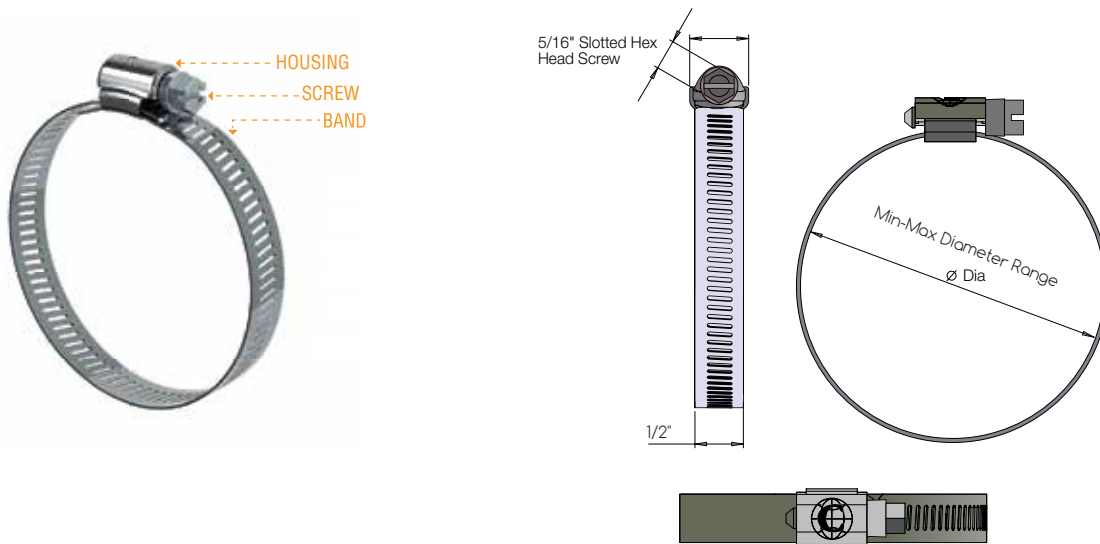

# HOSE CLAMP

## HC12533

15 pcs hose clamp assortment

Series 2500 - stainless steel band, zinc plated housing & screw

### Diameter Range

SAE #	MIN In. (mm)	MAX In. (mm)	QTY
4*	7/32" (6)	5/8" (16)	2 pcs
6*	7/16" (11)	25/32" (20)	3 pcs
12	11/16" (17)	1-1/4" (32)	5 pcs
20	13/16" (21)	1-3/4" (44)	3 pcs
36	1-13/16" (46)	2-3/4" (70)	2 pcs

\*SAE Sizes 4 and 6 have 5/16" band. All others have 1/2" band.

**premium.  
industrial.  
products.**